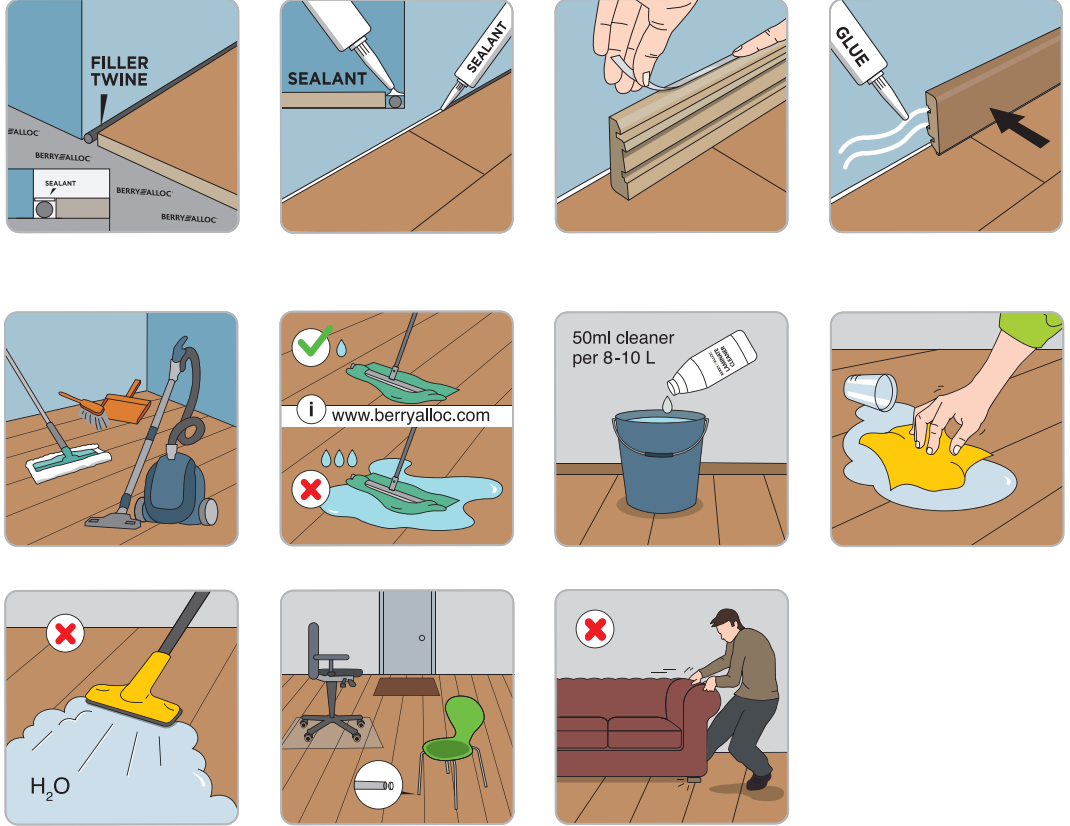

HYDRO PLUS® ACCESSORIES

Made in **Belgium**