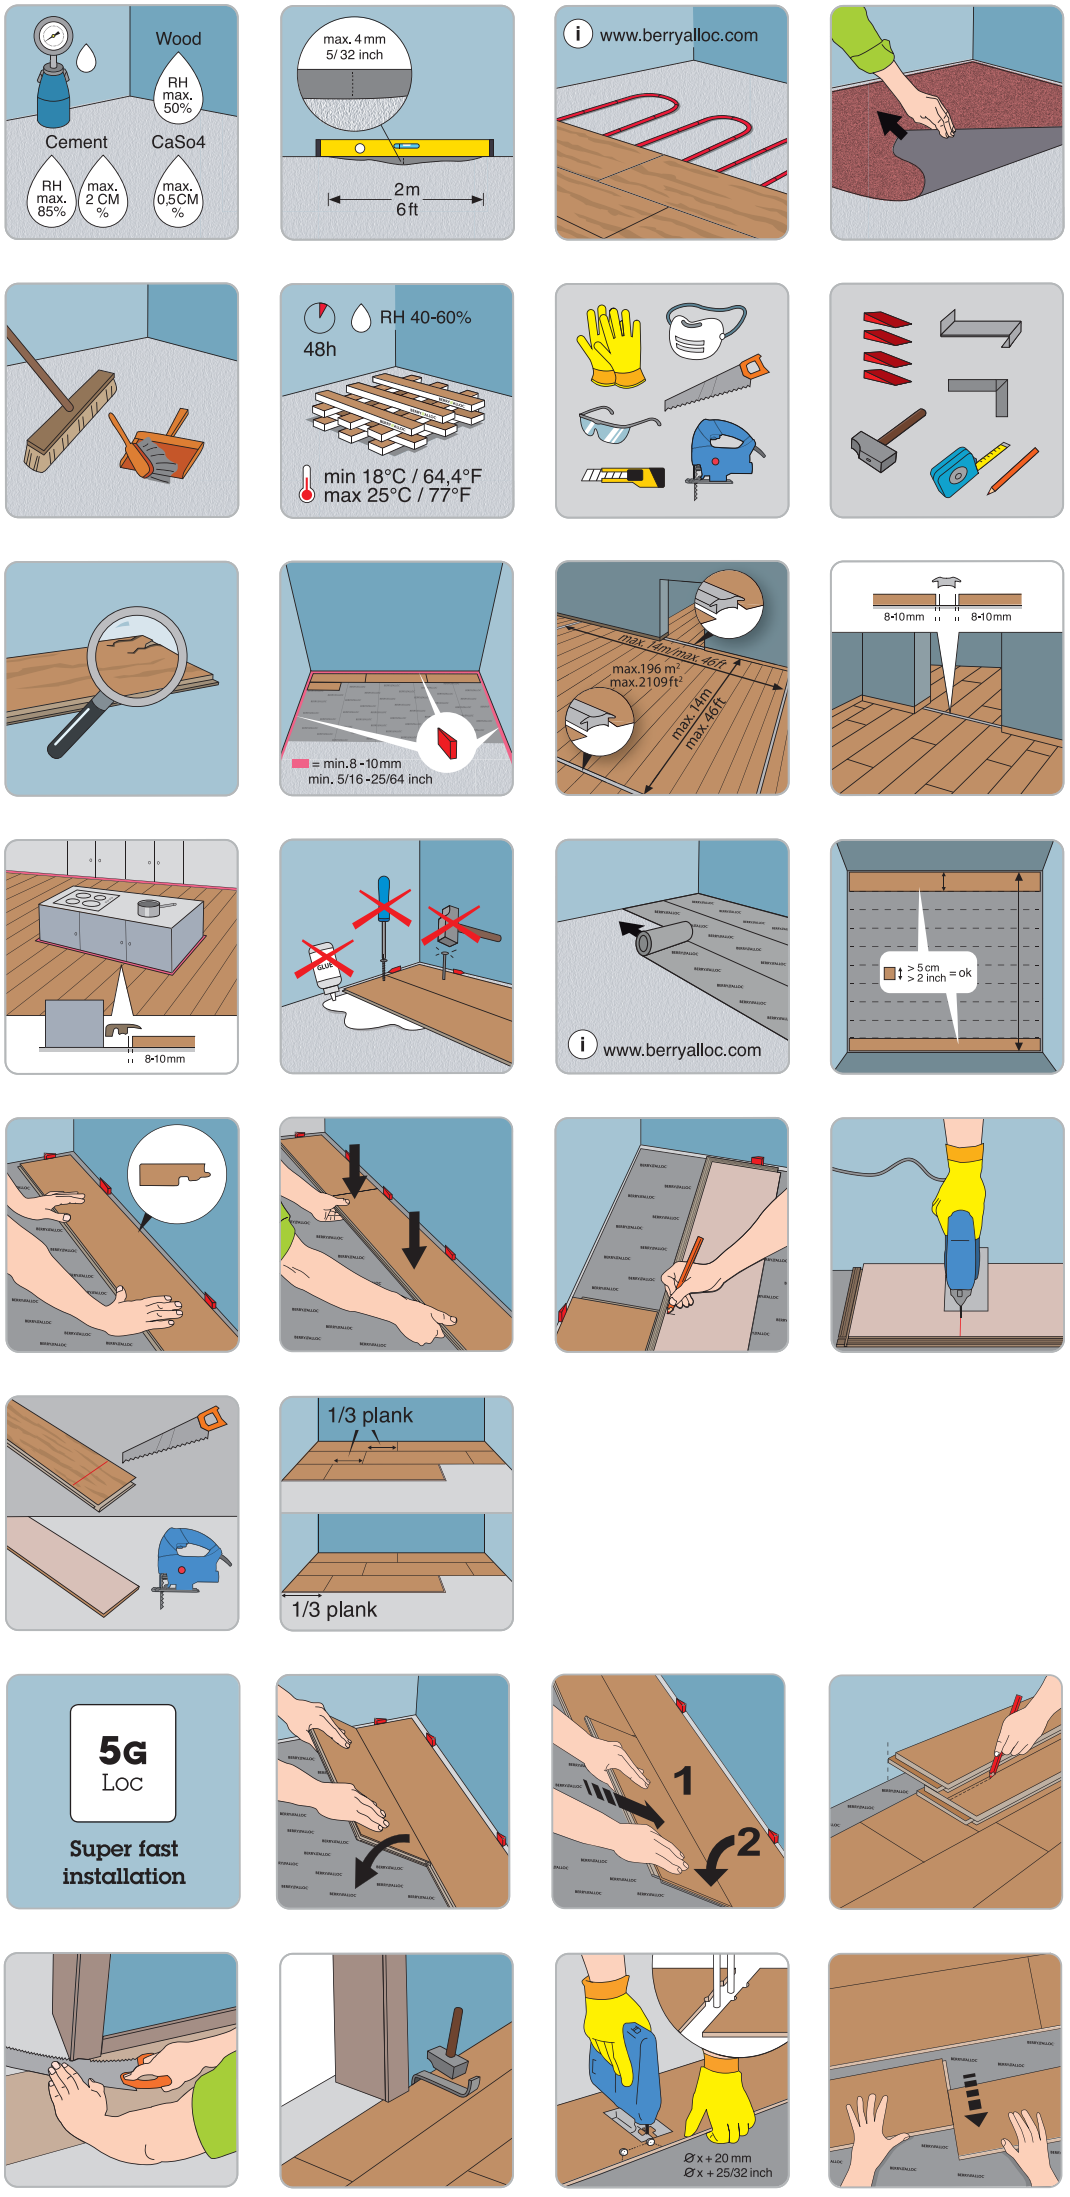

BERRYALLOC®

LAMINATE

Eternity