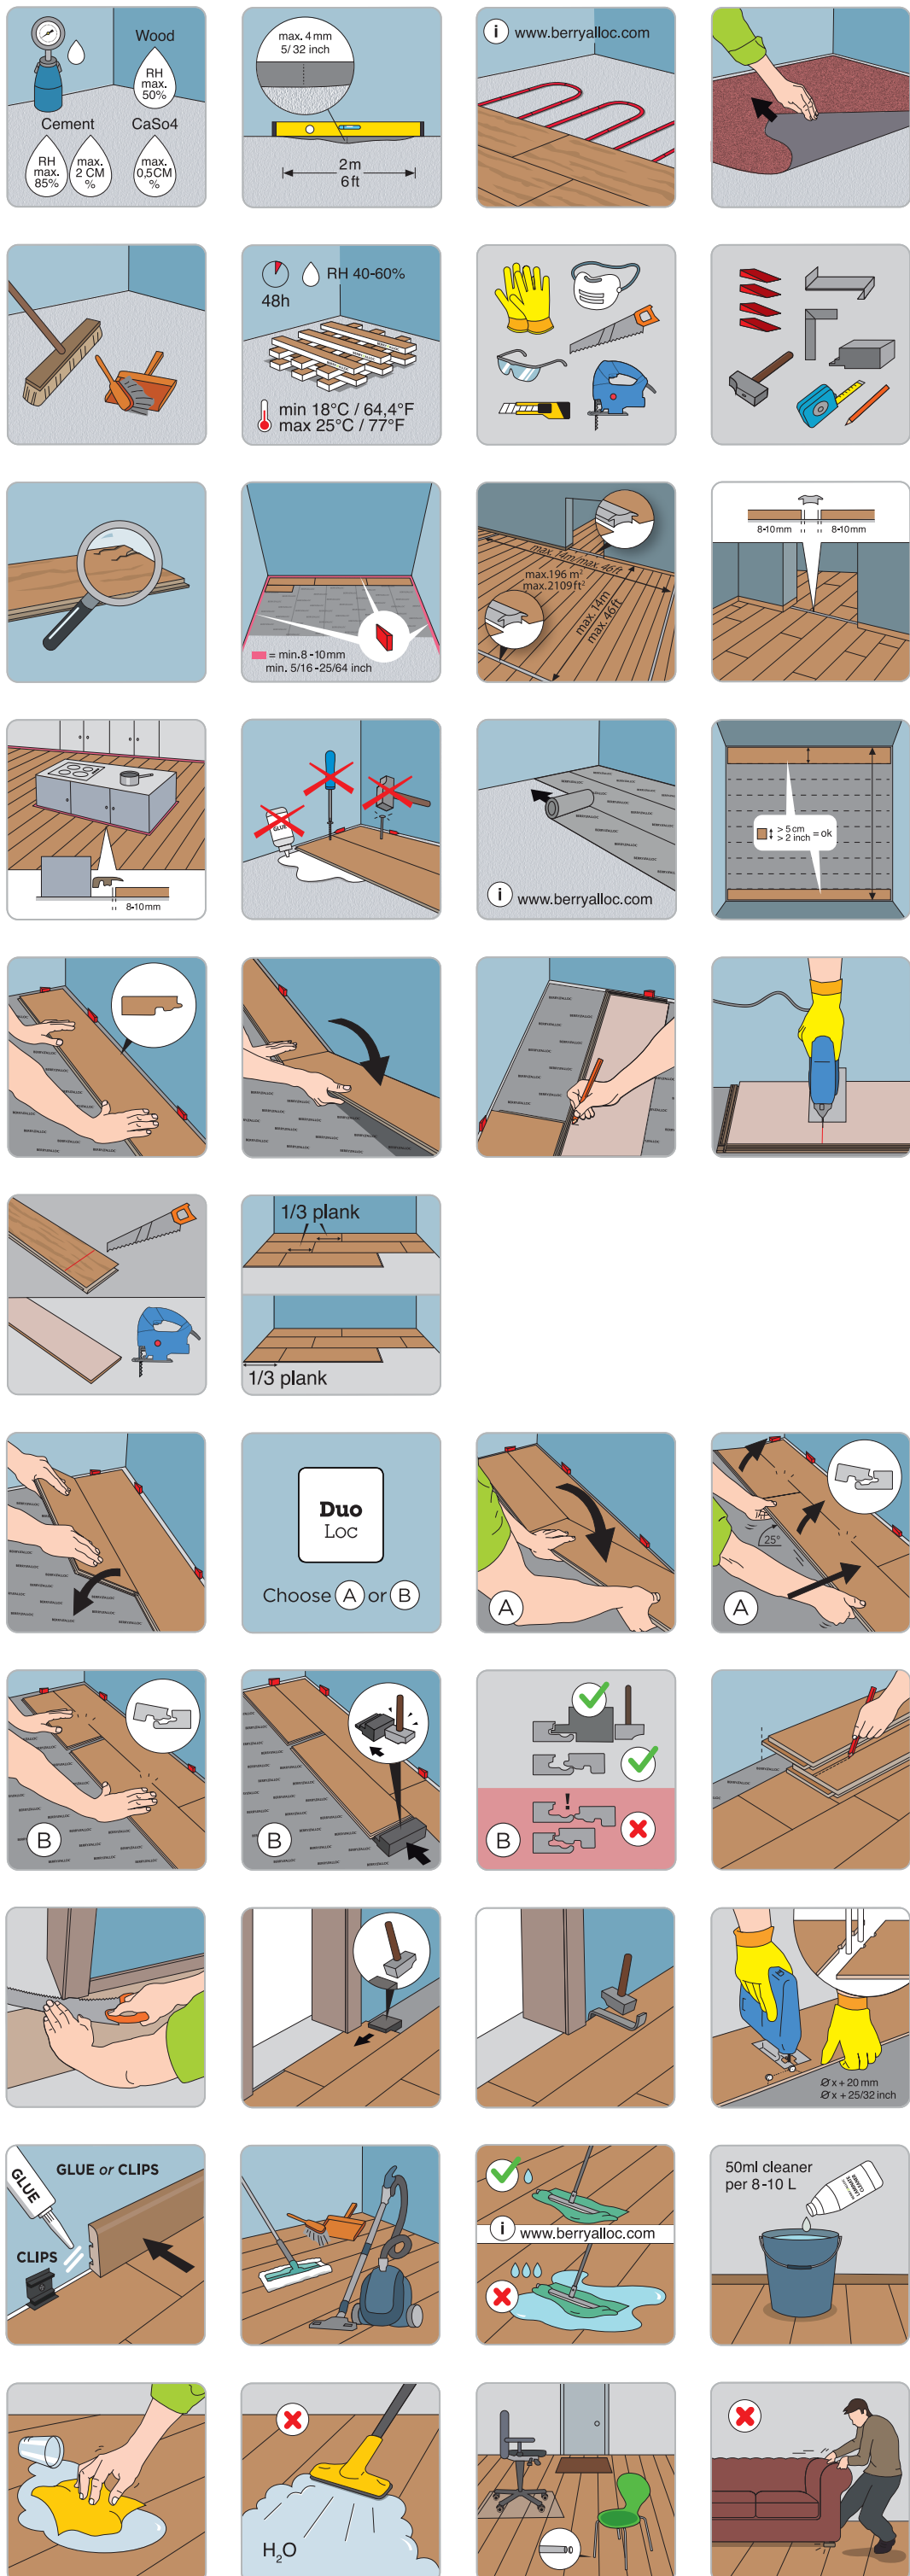

BERRYALLOC®

LAMINATE

Impulse

Made in **Belgium**

LOOKING FOR MORE INFO?

UNDERLAYS

INSTALLATION

FLOOR HEATING

CARE & MAINTENANCE

WARRANTY

VISIT OUR WEBSITE
WWW.BERRYALLOC.COM

Discover our products

Beaulieu International Group